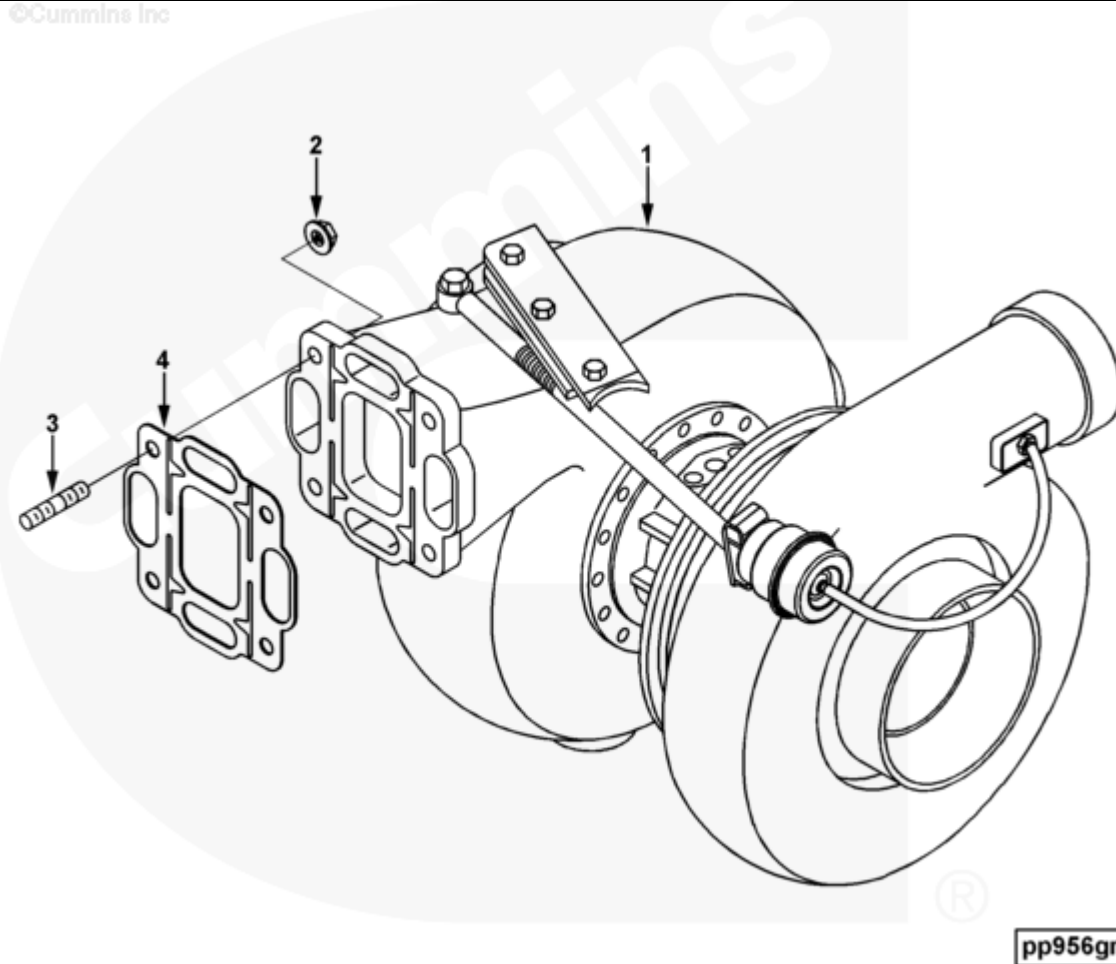

SMALL | MEDIUM | LARGE

Cart	Ref No	Part Number	Part Description	Required	Remarks
View My Cart					
		PP97893-03	Turbocharger		

					Engine Family: "C" Series
					Turbocharger Location: RMSO
					Base ID17 turbocharger:
					3955086
					Turbocharger Type: Wastegate
					Compressor Angle (shipping
					degrees):
					Turbine Angle (deg):
					Structure Code: 02 EBM
					Engine Cylinders: 6
					Engine Aspiration: Sea water
					Aftercooled, Turbocharged.
					HX55 W for QSC 450 HP Marine
					engine.
					HX55 W-E9871 M/J14 S3
					for QSC 450 HP Marine engine.
<input type="checkbox"/>		4025388	Turbocharger	1	
<input type="checkbox"/>	1	3595086	Turbocharger	1	HX55 W-E9871 M/J14 S3
<input type="checkbox"/>	2	3902662	Hexagon Flange Nut	4	M10 x 1.50
<input type="checkbox"/>	3	3937123	Double End Plain Stud	4	M10 x 1.50 (Both Ends) x 50
<input type="checkbox"/>	4	3921926	Turbocharger Gasket	1	
<input type="checkbox"/>		3519807	Turbocharger Gasket		Holset P/N 3914388
<input type="checkbox"/>		3883284	O-Ring Seal	1	
<input type="checkbox"/>		3037537	O-Ring Seal	1	
<input type="checkbox"/>		3922794	O-Ring Seal	1	
<input type="checkbox"/>		3755947	Sealing Washer	2	